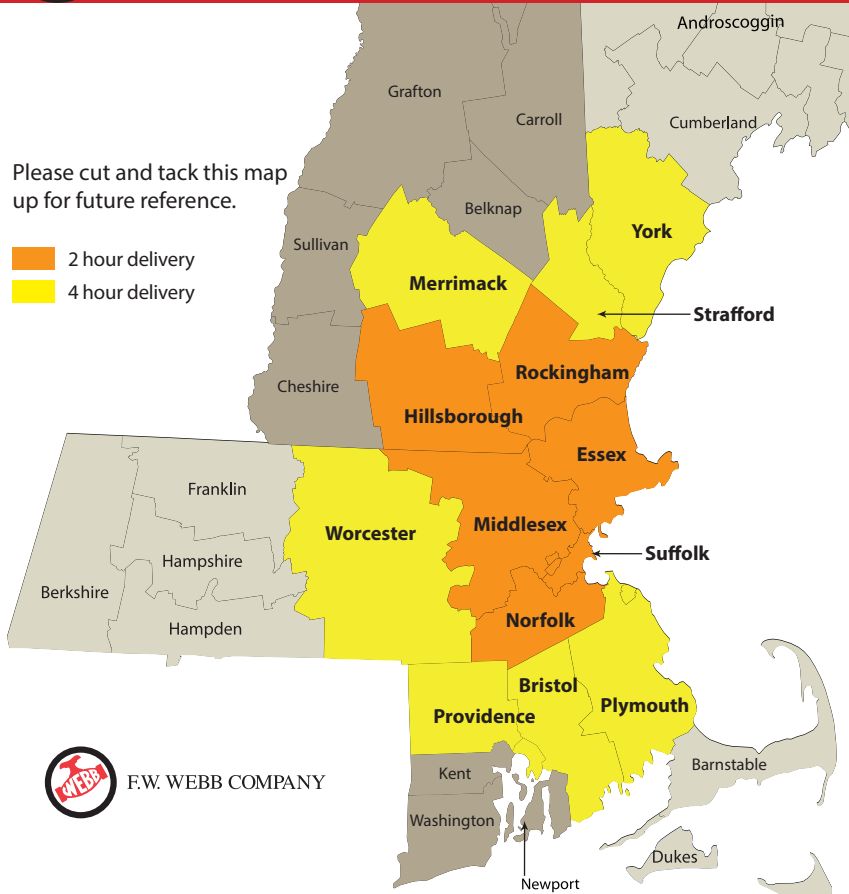

- 2 hour delivery
- 4 hour delivery

F.W. WEBB COMPANY

The most dependable and highly durable commercial water heaters in the industry.

- Huge stock in inventory
- Wide variety of solutions, from Light Duty Energy Savers to high volume models
- Made in the USA