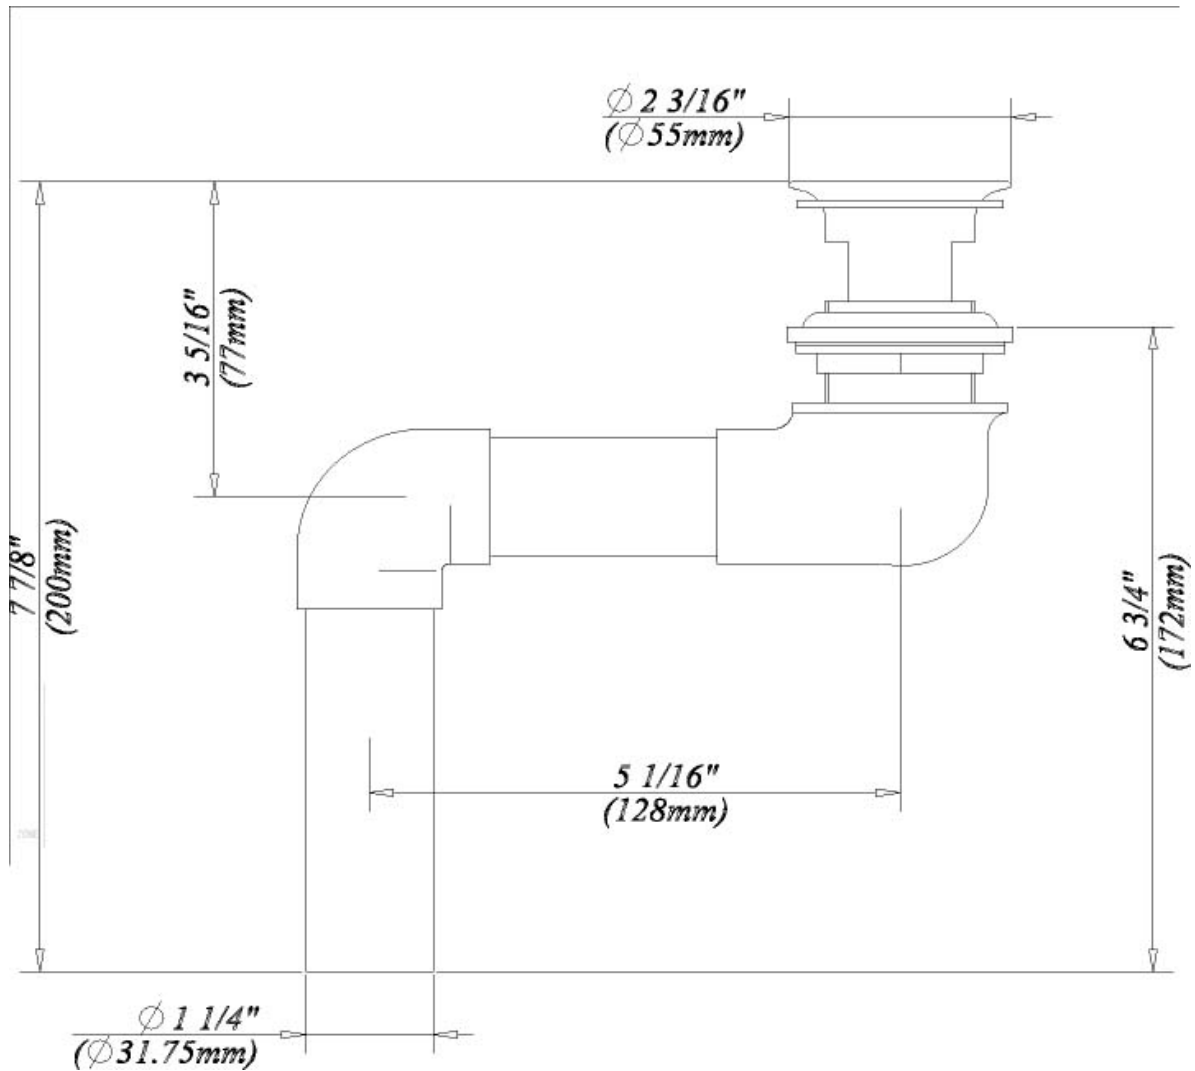

### SPECIFIED MODEL:

Model	Description	Finish
PRO155WC	Brass recessed drain with 17 gage tail piece	CP

PRO155WC

PRODUCT SPECIFICATION DIAGRAM

## EXPLODED DRAWING

**PRO155WC**

**PARTS LISTING**

---

No.	Name	Parts No.	Finish	Material	Qty
1	Pop-up body	123158	CP	GBR-002	1
2	Seal	010671		NBR	1
3	Washer	013653		Paper Washer	1
4	Lock nut	009885	CP	GBR-002	1
5	Adapter	039978	CP	GBR-002	1
6	Brass pipe	043138	CP	GBR-004	1
7	Adapter	039977	CP	GBR-002	1
8	Brass pipe	043137	CP	GBR-004	1