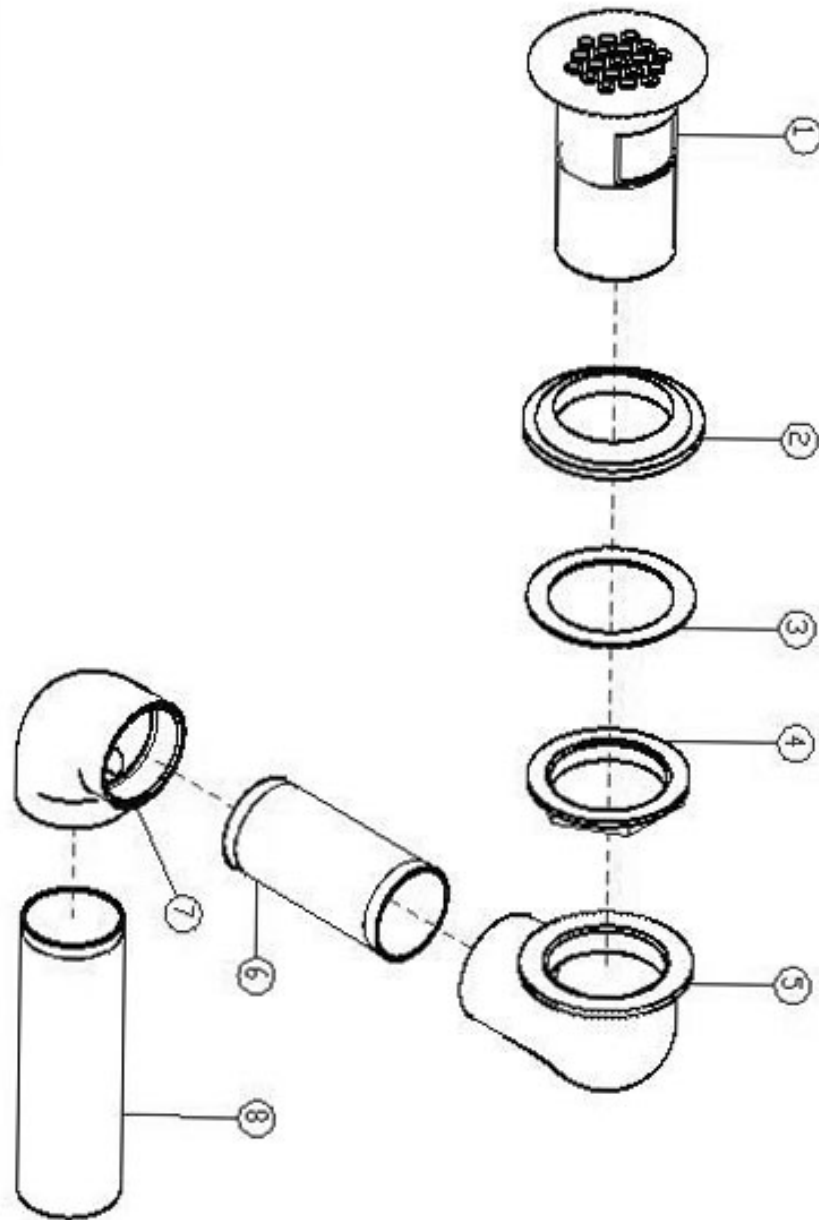

### SPECIFIED MODEL:

Model	Description	Finish
PRO155WC	Brass recessed drain with 17 gage tail piece	CP

PRO155WC

PRODUCT SPECIFICATION DIAGRAM

## EXPLODED DRAWING

**PRO155WC**

**PARTS LISTING**

---

No.	Name	Parts No.	Finish	Material	Qty
1	Pop-up body	123158	CP	GBR-002	1
2	Seal	010671		NBR	1
3	Washer	013653		Paper Washer	1
4	Lock nut	009885	CP	GBR-002	1
5	Adapter	039978	CP	GBR-002	1
6	Brass pipe	043138	CP	GBR-004	1
7	Adapter	039977	CP	GBR-002	1
8	Brass pipe	043137	CP	GBR-004	1