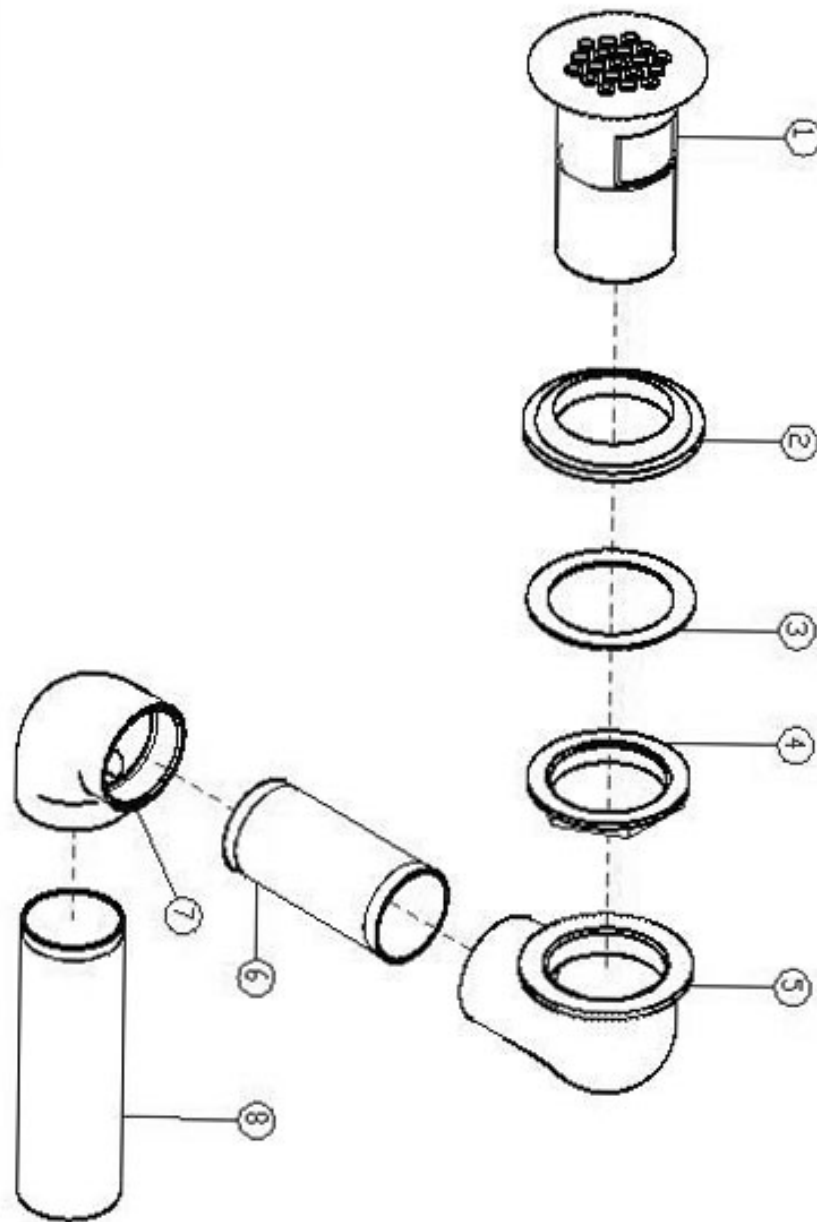

### SPECIFIED MODEL:

Model	Description	Finish
PRO17GWC	Brass recessed drain with 17 gage tail piece	CP

**PRO17GWC**

**PRODUCT SPECIFICATION DIAGRAM**

## EXPLODED DRAWING

**PRO17GWC**

**PARTS LISTING**

---

No.	Name	Parts No.	Finish	Material	Qty
1	Pop-up body	123158	CP	GBR-002	1
2	Seal	010671		NBR	1
3	Washer	013653		Paper Washer	1
4	Lock nut	009885	CP	GBR-002	1
5	Adapter	039978	CP	GBR-002	1
6	Brass pipe	043138	CP	GBR-004	1
7	Adapter	039977	CP	GBR-002	1
8	Brass pipe	043137	CP	GBR-004	1