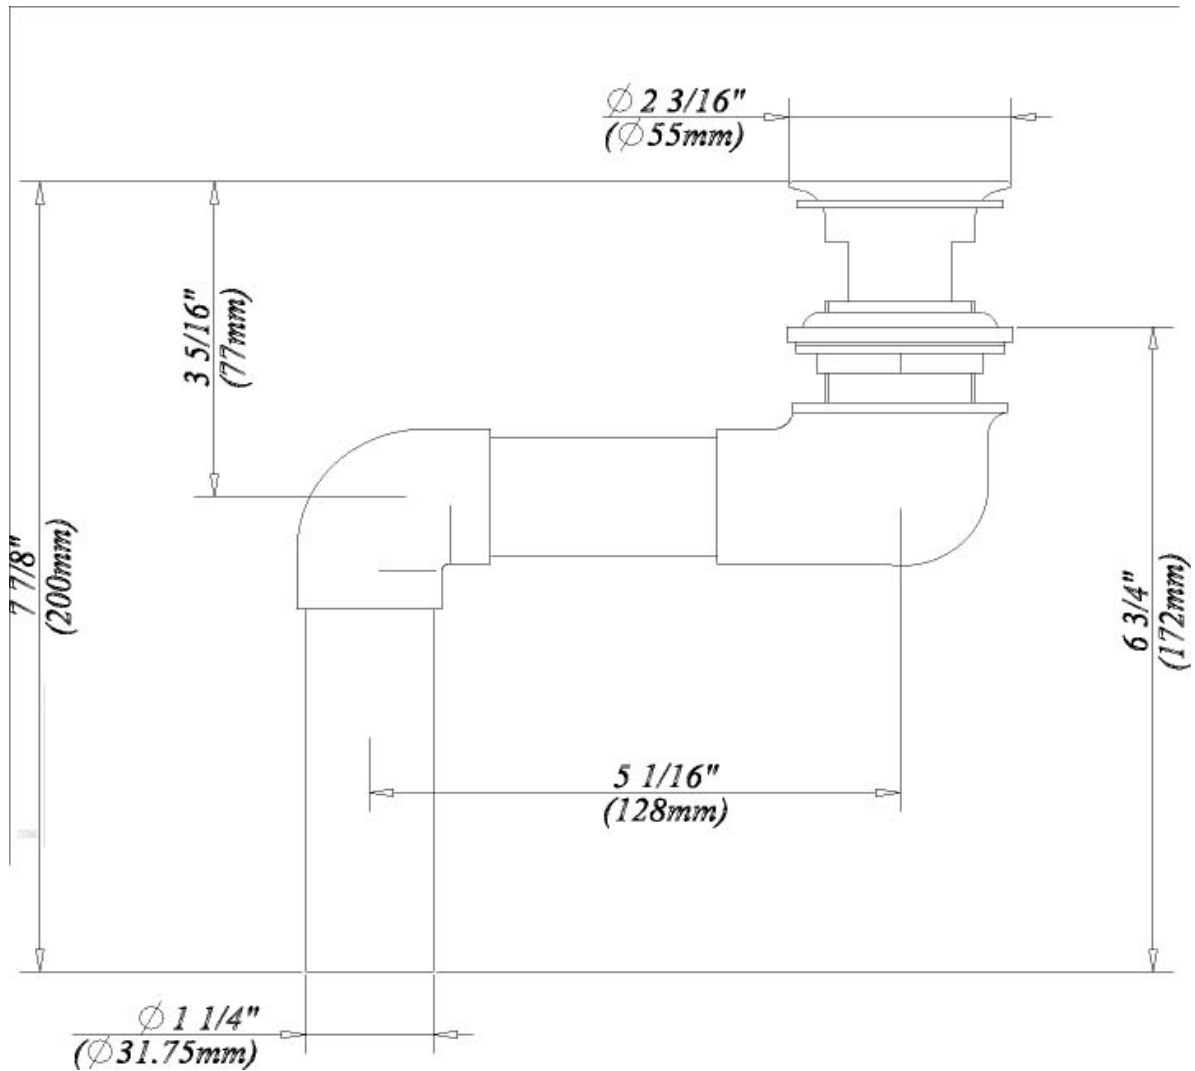

### SPECIFIED MODEL:

Model	Description	Finish
PRO17GWC	Brass recessed drain with 17 gage tail piece	CP

**PRO17GWC**

**PRODUCT SPECIFICATION DIAGRAM**

## EXPLODED DRAWING

**PRO17GWC**

**PARTS LISTING**

---

No.	Name	Parts No.	Finish	Material	Qty
1	Pop-up body	123158	CP	GBR-002	1
2	Seal	010671		NBR	1
3	Washer	013653		Paper Washer	1
4	Lock nut	009885	CP	GBR-002	1
5	Adapter	039978	CP	GBR-002	1
6	Brass pipe	043138	CP	GBR-004	1
7	Adapter	039977	CP	GBR-002	1
8	Brass pipe	043137	CP	GBR-004	1