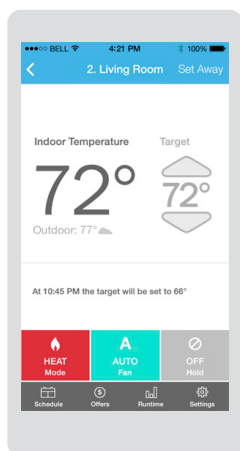

Meet IntelliSync.

Deriva's Smart Thermostat.

Temperature control and energy cost savings.

IntelliSync™ is loaded with useful features that make it a category winner.

WiFi enabled.

Easy to adjust and control remotely through a wireless device. (may also be controlled manually).

Radius™/geofencing.

Available as a free app, the geofencing feature automatically adjusts the temperature based on entering or leaving a custom set radius – achieving maximum energy savings and total comfort.

Dual mount option.

Fits all applications, horizontal and vertical.

Three power options.

May be system-powered or run without a c-wire using a lithium battery or micro USB.

Rebates available.

Find out more at:
derivacompany.com/thermostat